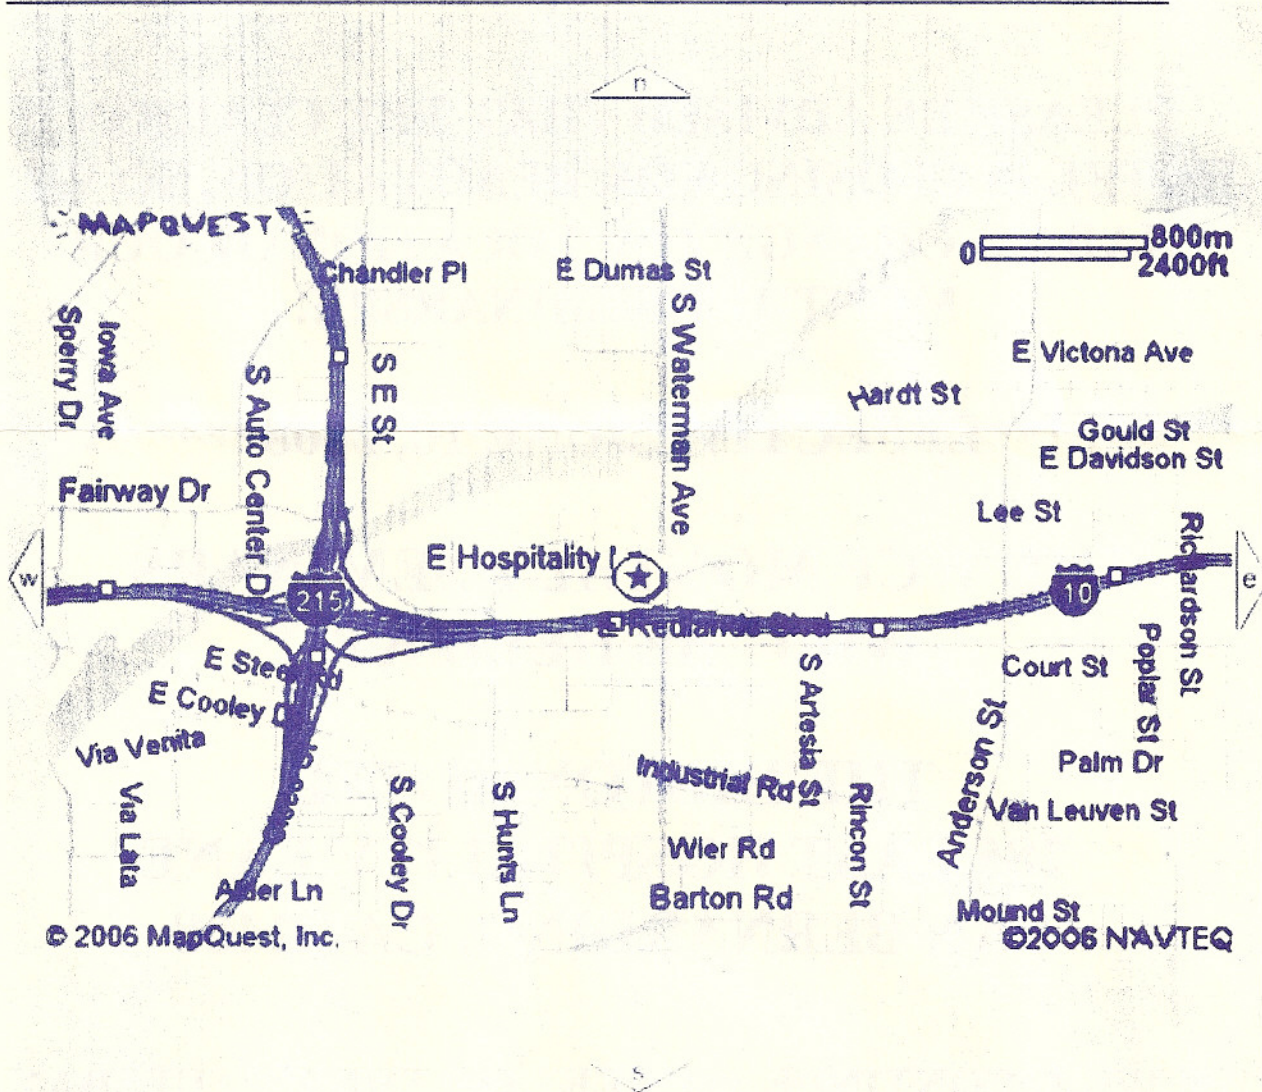

HILTON HOTEL, 285 EAST HOSPITALITY LANE

SAN BERNARDINO, CA 92408 909-888-0133

From West To East

1-10 FREEWAY

Exit Waterman Avenue and immediately get in the left lane. At the first stoplight make a left hand turn onto Hospitality Lane. The Hilton Hotel is on the left side of Hospitality Lane.

*** Please be aware, there is a Waterman South off ramp just previous to the Waterman North off-ramp. (Please avoid the Waterman South off-ramp)

From West to East I - 10 Freeway – Exit Waterman Avenue and turn left onto Hospitality Lane- cross over Waterman Avenue – The Hilton Hotel is on the left hand side of Hospitality Lane...